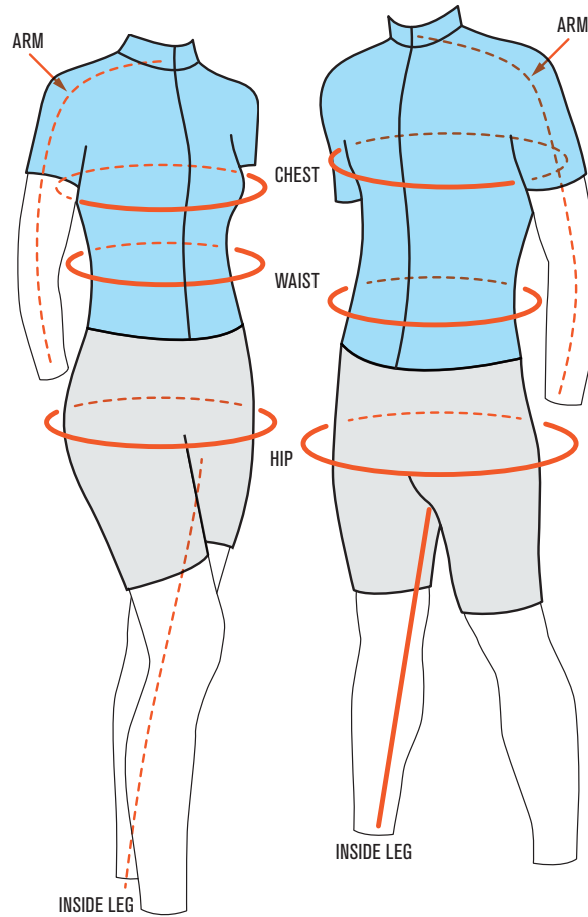

MILLTAG SIZING

MEN'S (CM)

Size	Height	Chest	Hip	Arm	Leg
XS	160-165	84-88	84-88	77	79
S	165-170	88-92	88-92	79	81
M	170-175	92-96	92-96	81	83
L	175-180	96-100	96-100	83	85
XL	180-185	100-104	100-104	85	87
XXL	185-190	104-108	104-108	87	89
XXXL	190-195	108-112	108-112	89	90

MEN'S (INCHES)

Size	Height	Chest	Hip	Arm	Leg
XS	5'3-5'5	33-34.5	33-34.5	30	31
S	5'5-5'7	34.5-36	34.5-36	31	32
M	5'7-5'9	36-38	36-38	32	33
L	5'9-5'11	38-39.5	38-39.5	33	34
XL	5'11-6'1	39.5-41	39.5-41	34	35
XXL	6'1-6'3	41-42.5	41-42.5	35	36
XXXL	6'3-6'5	42.5-44	42.5-44	36	37

WOMEN'S (CM)

Size	Height	Chest	Hip	Arm	Leg
XS (6)	156-160	80-84	86-90	72	76
S (8)	160-164	84-88	90-94	74	78
M (10)	164-168	88-92	94-98	76	80
L (12)	168-172	92-96	98-102	78	83
XL (14)	172-176	96-100	102-106	80	84
XXL (16)	176-180	100-104	106-110	82	85

WOMEN'S (INCHES)

Size	Height	Chest	Hip	Arm	Leg
XS (6)	5'1-5'3	31.5-33	34-35	28	29.5
S (8)	5'3-5'4½	33-34.5	35-37	29	30.5
M (10)	5'4½-5'6	34.5-36	37-38.5	29.5	31.5
L (12)	5'6-5'8	36-37.5	38.5-40	30.5	32.5
XL (14)	5'8-5'9	37.5-39	40-41.5	31.5	33
XXL (16)	5'9-5'11	39-41	41.5-43	32	33.5